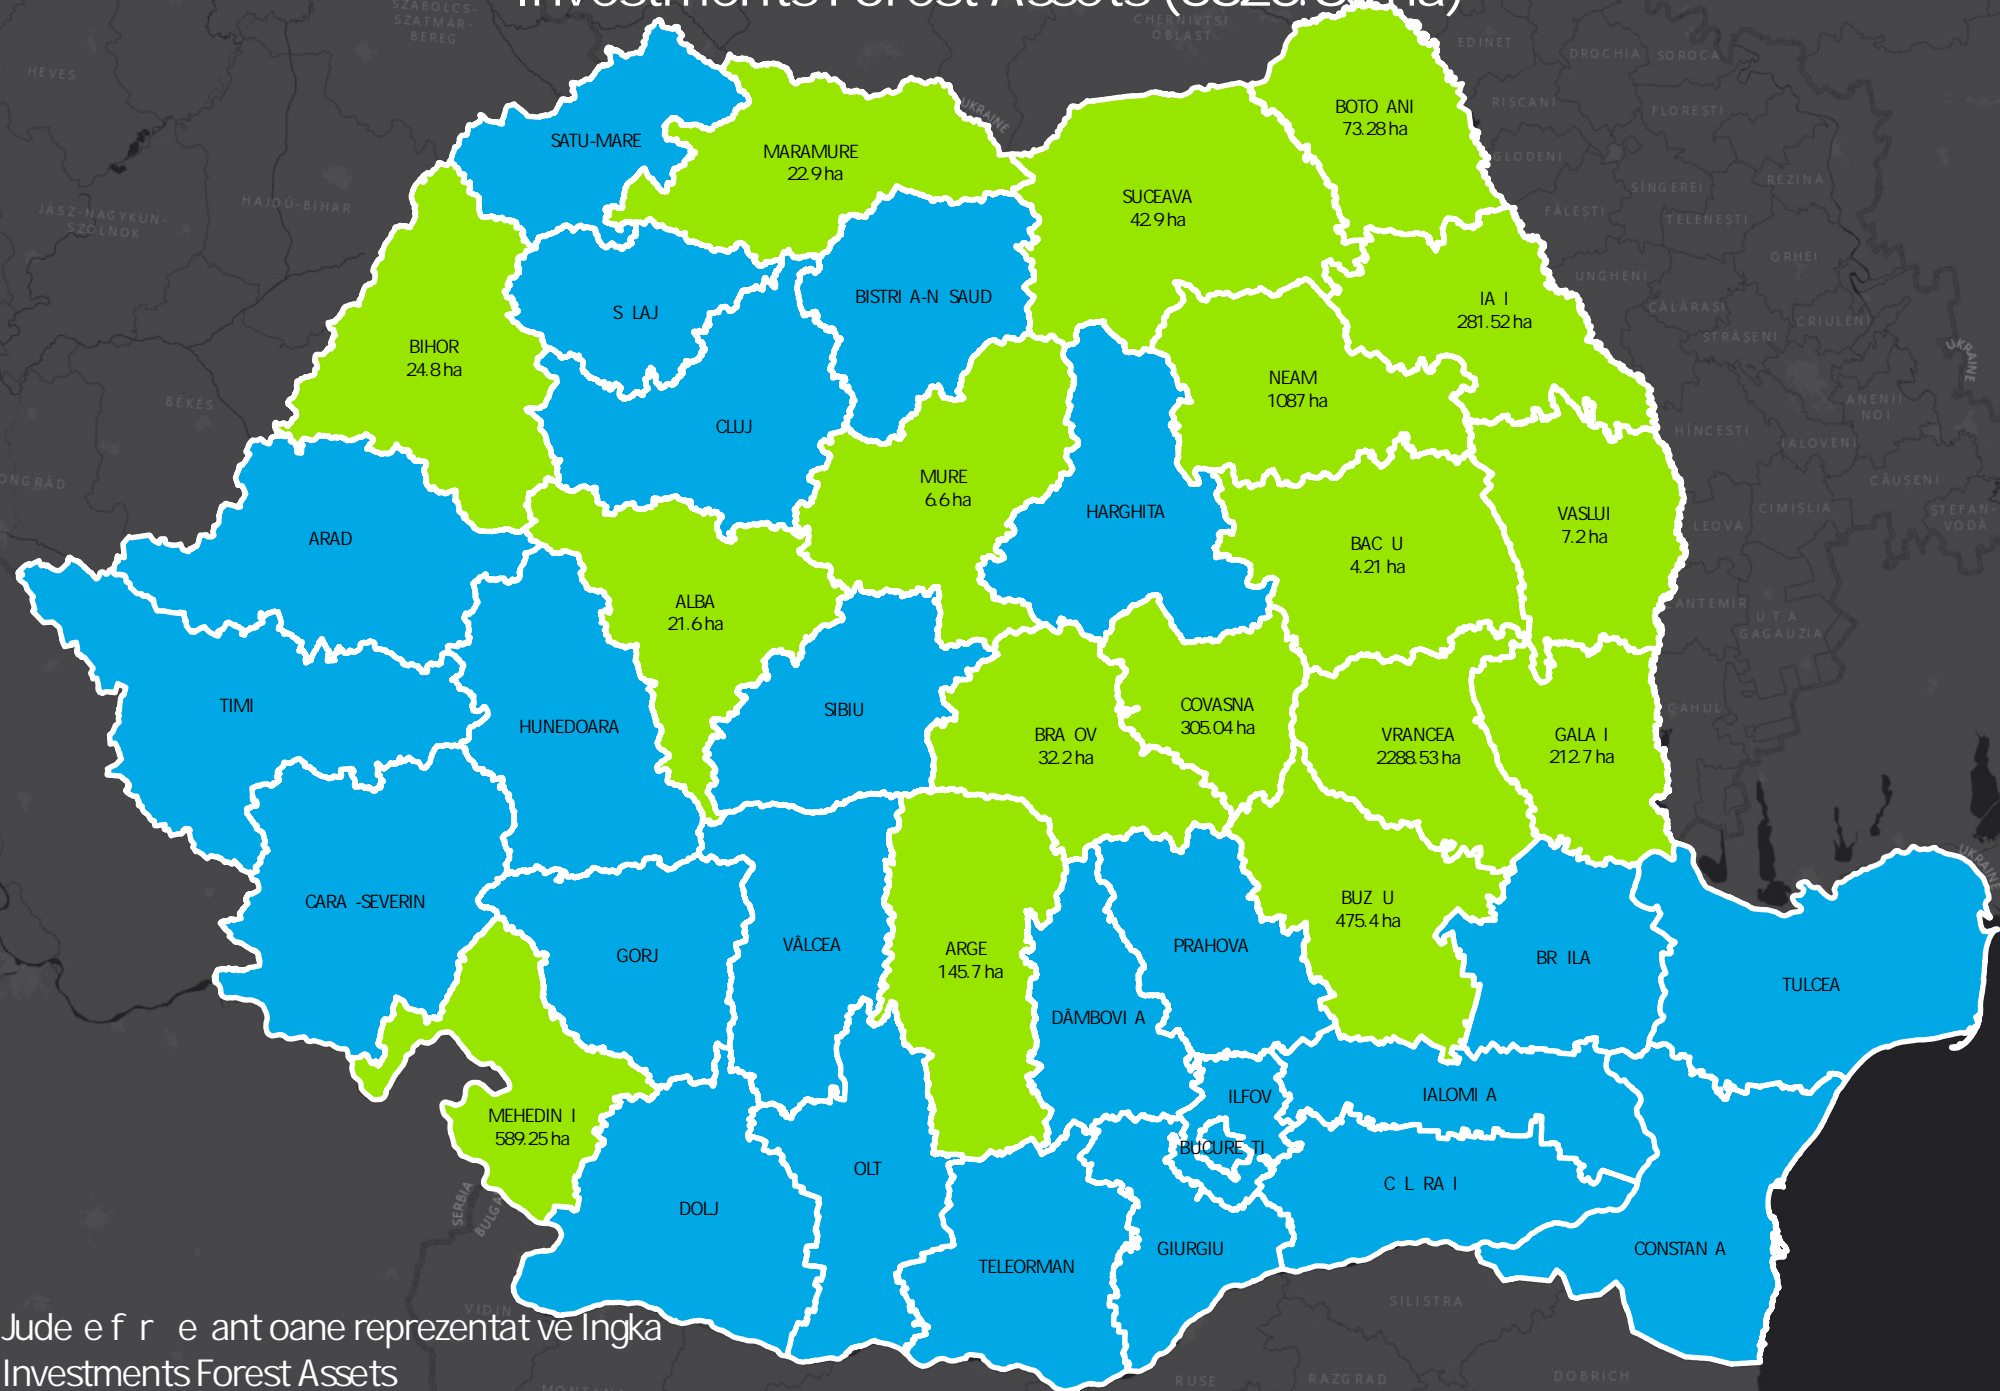

Suprafa E ant oane Reprezentat ve ale Ecosistemelor Nat ve Ingka

Investments Forest Assets (5620.83 ha)

County with investments in forest assets

County without investments in forest assets